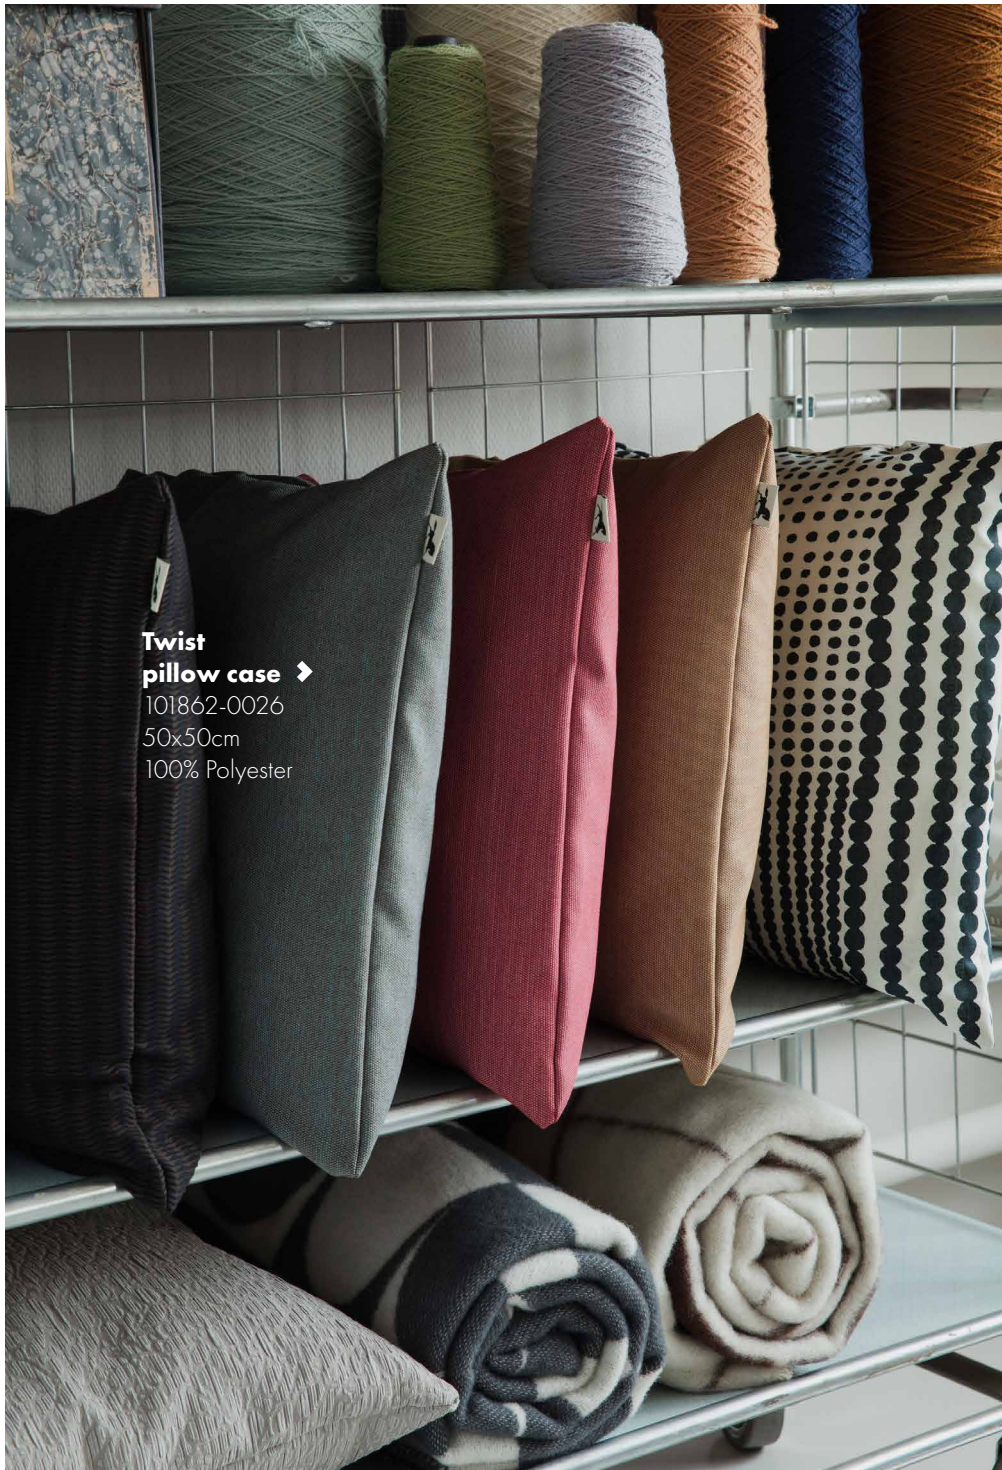

**Twist
pillow case** ▶
101862-0026
50x50cm
100% Polyester